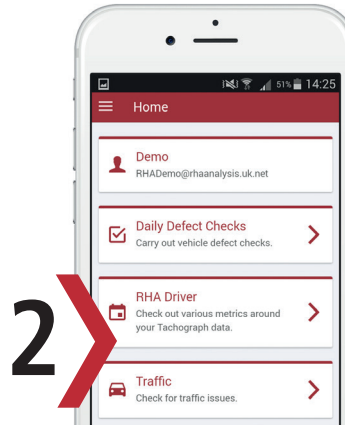

# FULLY INTEGRATED

**SIMPLE**

Uncomplicated  
and easy to use

**Integrated**  
with RHA Analysis  
and additional  
features

**Reliable**

from the RHA,  
the voice of  
the industry

Download the RHA Daily Defect App so your drivers can use a smartphone to complete their daily walk around checks.

**RHA**  
Daily Defect App

**SIMPLE. INTEGRATED. RELIABLE**

# SOUNDS GOOD HOW DOES IT WORK?

Your Daily Defect App is fast and simple to use

## STEP BY STEP

Log-in to the app using your personalised registration details

1

2

3

Either start your **Defect Check**, view your **Tachograph Data** or see **Traffic Information**

Carry out the standard **DVSA check** or your own **enhanced template** if you've made one