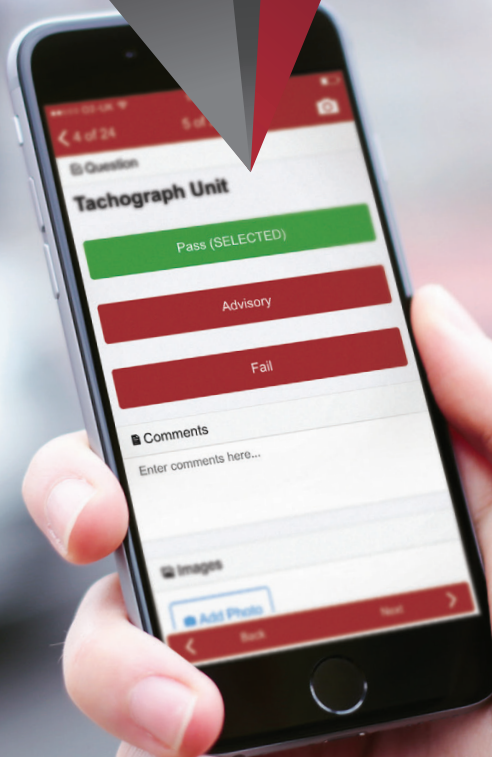

Your Daily Defect App from the RHA

FULLY INTEGRATED

SIMPLE

Uncomplicated
and easy to use

Integrated
with RHA Analysis
and additional
features

Reliable

from the RHA,
the voice of
the industry

Download the RHA Daily Defect App so your drivers can use a smartphone to complete their daily walk around checks.

Say goodbye to manual hand-written defect checks, and hello to real-time visibility of defects, driver-hours and automated reporting.

Search '**RHA Daily Defect App**' on Google Play and iTunes for compliance peace of mind or call 01733 263 434.

- **Reliable and secure – time-stamped for accuracy**
- **Minimises vehicle downtime and paper-based admin**
- **Customisable checklists for your business**
- **Full training, online help and helpdesk support**

RHA
Daily Defect App

SIMPLE. INTEGRATED. RELIABLE