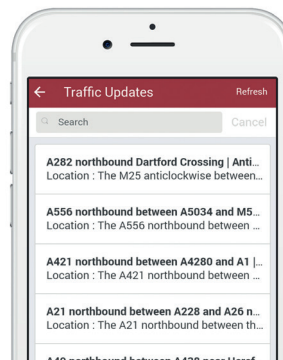

ALSO...

Join thousands of other RHA members using the RHA DAILY DEFECT APP

CALL TODAY 01733 263 434

Use the app to check for **traffic updates**

RHA Analysis customers can **track driver-hours and infringements**