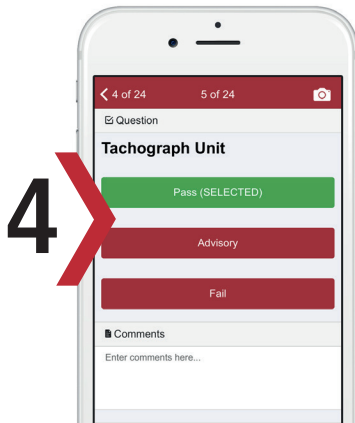

## STEP BY STEP

Log-in to the app using your personalised registration details

1

2

3

Either start your **Defect Check**, view your **Tachograph Data** or see **Traffic Information**

Carry out the standard **DVSA check** or your own **enhanced template** if you've made one

4

5

6

The RHA Daily Defect App gives you **instant pass...**

**...or fail**, with space for photos and details of defects found

Once completed, you can see an **overview** of your daily check