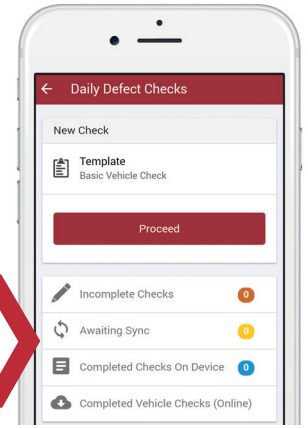

# FULLY INTEGRATED

**SIMPLE**

Uncomplicated  
and easy to use

**Integrated**  
with RHA Analysis  
and additional  
features

**Reliable**

from the RHA,  
the voice of  
the industry

Download the RHA Daily Defect App so your drivers can use a smartphone to complete their daily walk around checks.

**RHA**  
Daily Defect App

**SIMPLE. INTEGRATED. RELIABLE**

# SOUNDS GOOD HOW DOES IT WORK?

Your Daily Defect App is fast and simple to use

## STEP BY STEP

Log-in to the app using your personalised registration details

1

2

3

Either start your **Defect Check**, view your **Tachograph Data** or see **Traffic Information**

Carry out the standard **DVSA check** or your own **enhanced template** if you've made one