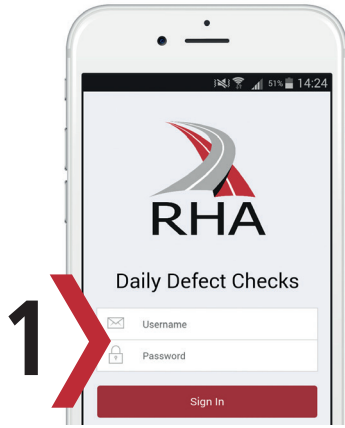

**RHA**  
Daily Defect App

**SIMPLE. INTEGRATED. RELIABLE**

## STEP BY STEP

Log-in to the app using your personalised registration details

1

2

3

Either start your **Defect Check**, view your **Tachograph Data** or see **Traffic Information**

Carry out the standard **DVSA check** or your own **enhanced template** if you've made one