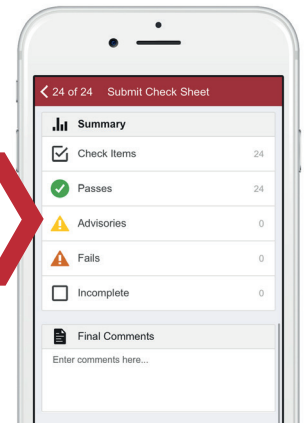

## STEP BY STEP

Log-in to the app using your personalised registration details

1

2

3

Either start your **Defect Check**, view your **Tachograph Data** or see **Traffic Information**

Carry out the standard **DVSA check** or your own **enhanced template** if you've made one

4

5

6

The RHA Daily Defect App gives you **instant pass...**

**...or fail**, with space for photos and details of defects found

Once completed, you can see an **overview** of your daily check