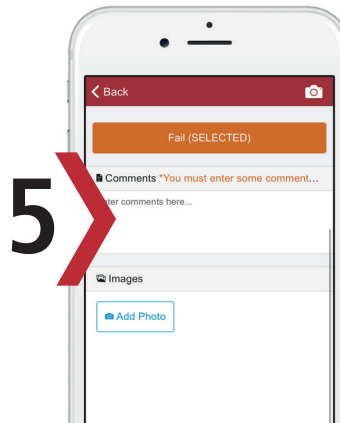

## STEP BY STEP

Log-in to the app using your personalised registration details

1

2

3

Either start your **Defect Check**, view your **Tachograph Data** or see **Traffic Information**

Carry out the standard **DVSA check** or your own **enhanced template** if you've made one

4

5

6

The RHA Daily Defect App gives you **instant pass...**

**...or fail**, with space for photos and details of defects found

Once completed, you can see an **overview** of your daily check