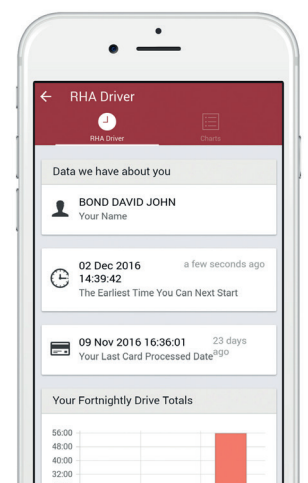

ALSO...

Join thousands of other RHA members using the RHA DAILY DEFECT APP

CALL TODAY 01733 263 434

Use the app to check for **traffic updates**

RHA Analysis customers can **track driver-hours and infringements**